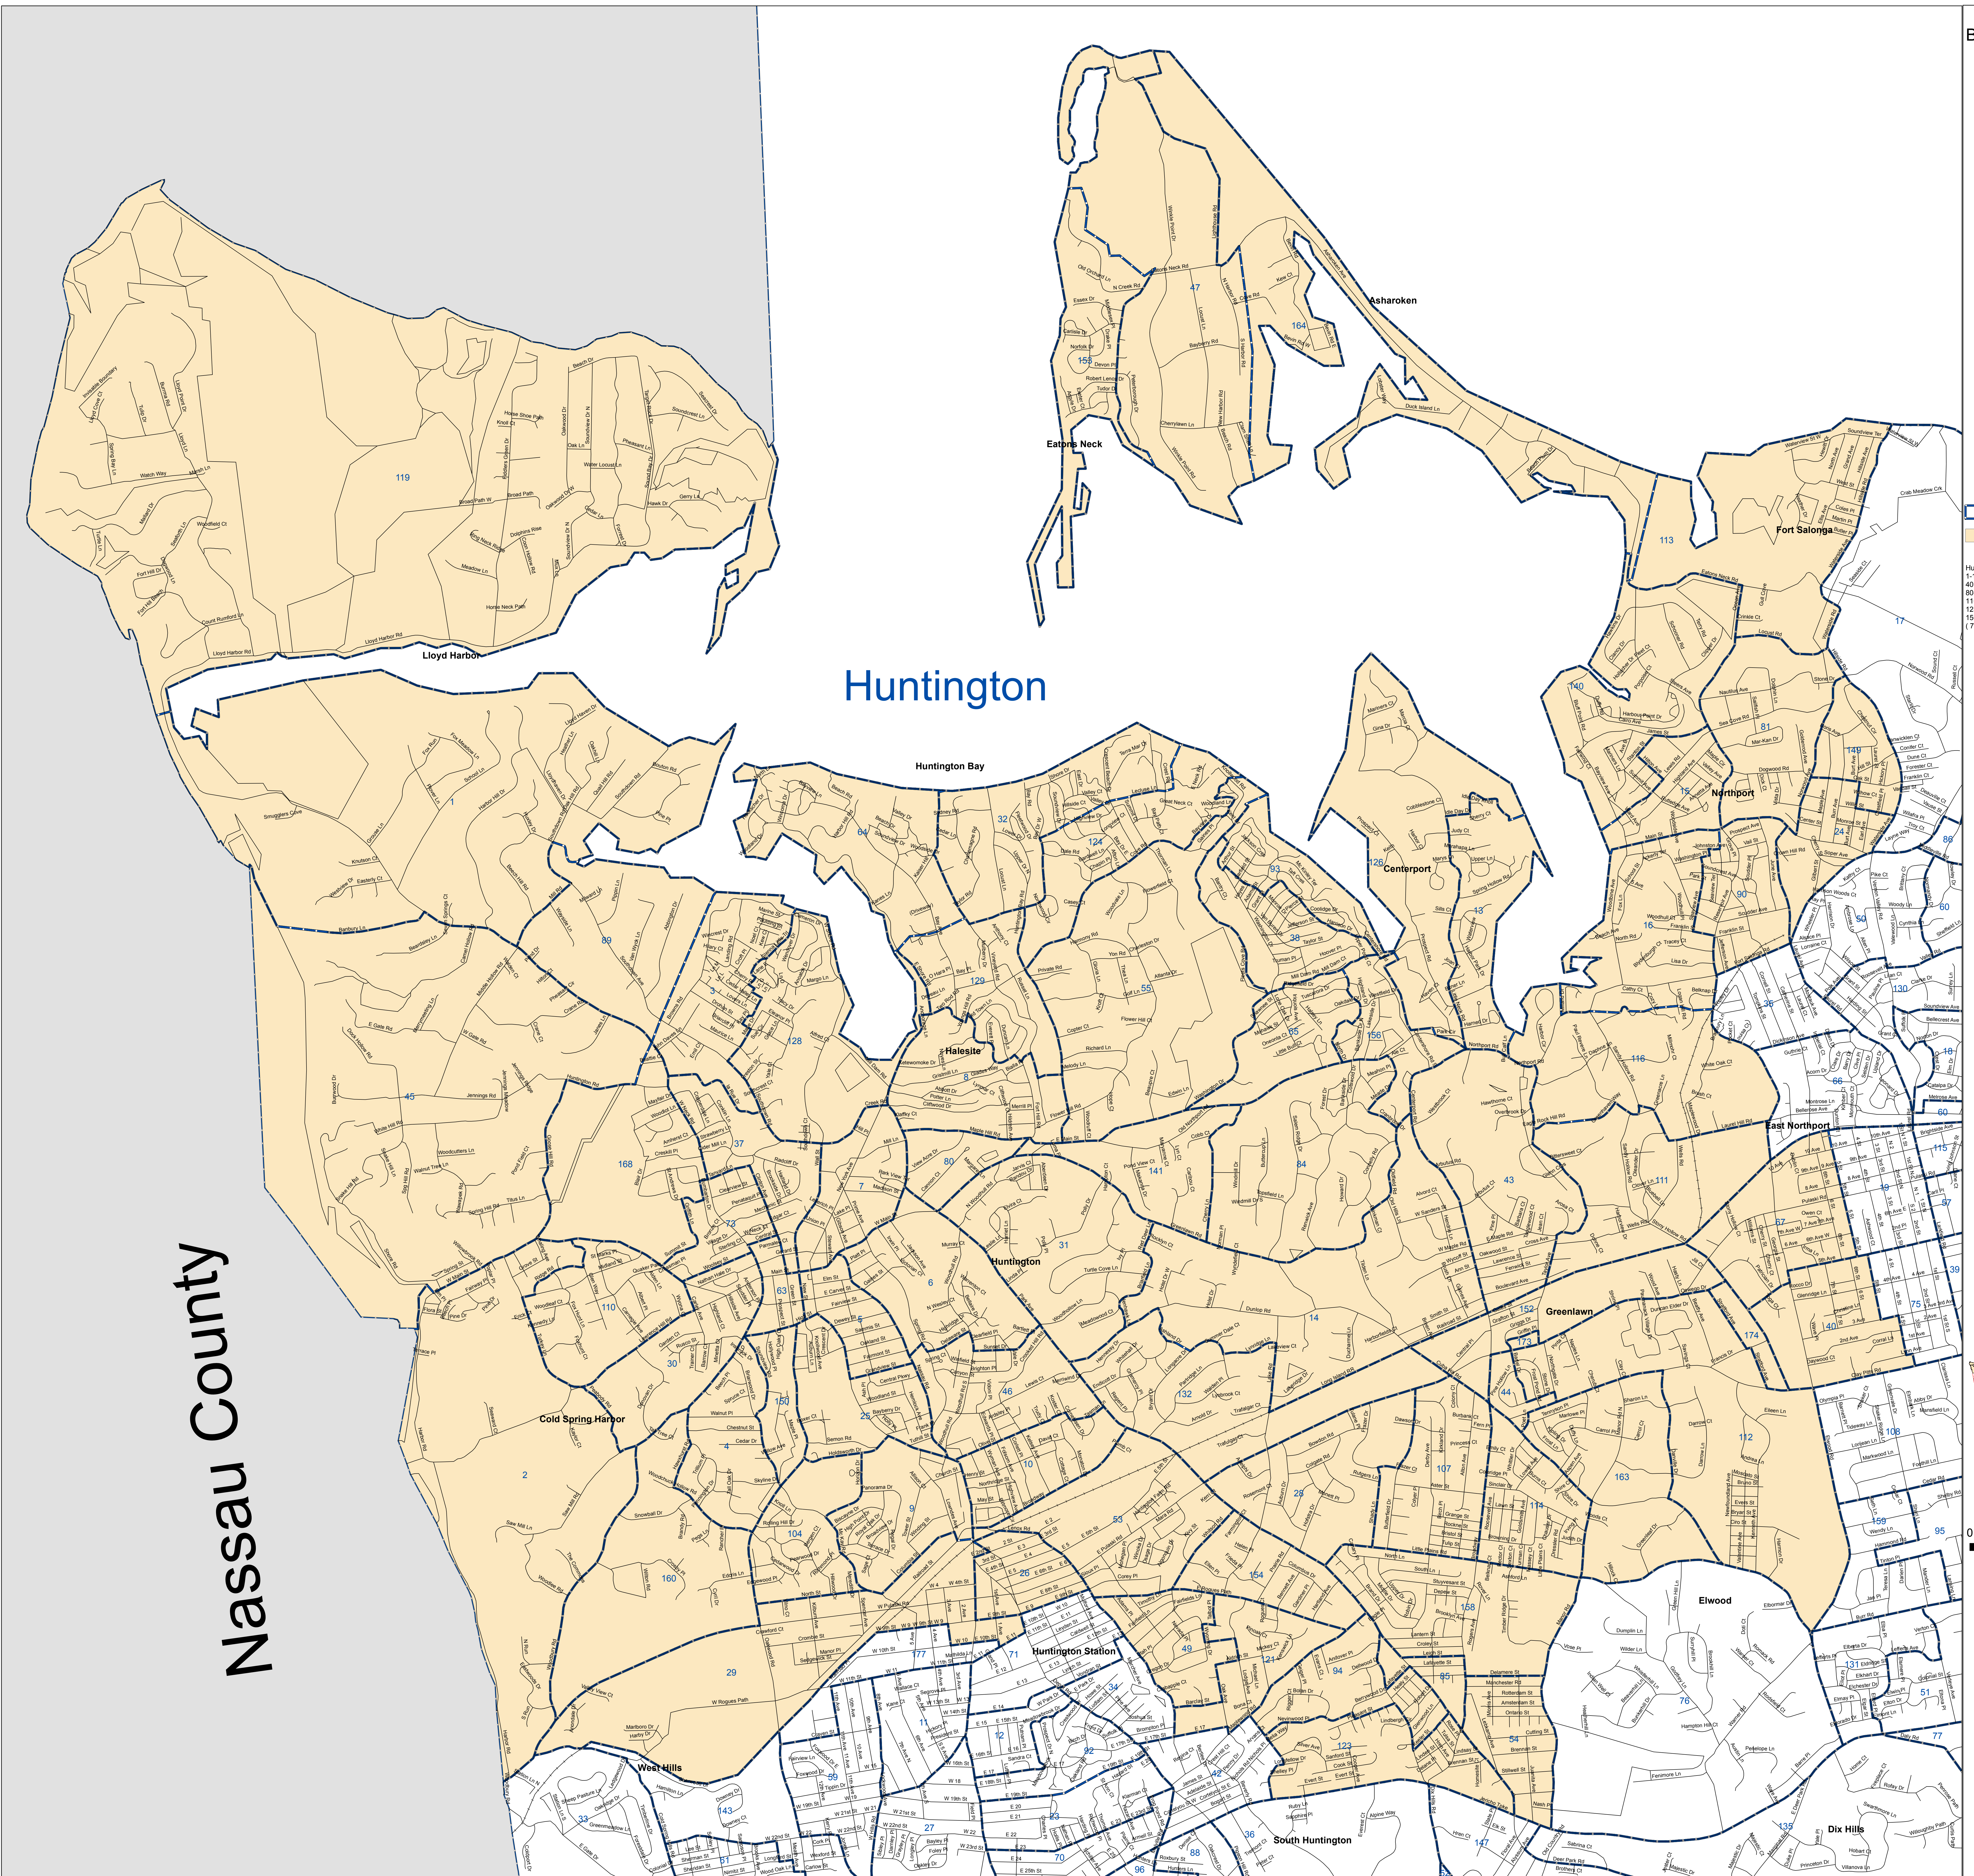

Anita S. Katz
Wayne T. Rogers
Commissioners

**LEGISLATIVE
DISTRICT 18**

January 1, 2014

Legend

- Huntington EDs
- LD 18

0 0.25 0.5
Miles

Nassau County

Huntington