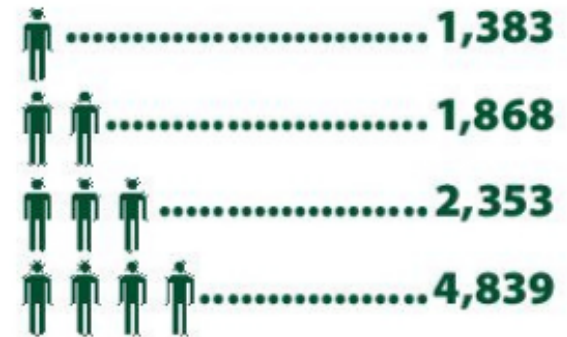

FOOD Drive

ELIGIBLE SENIORS

- Over 60+
- NY State residents - US & Non-US Citizens are eligible
- Income verification

INCOME GUIDELINES

You may qualify if your household's gross monthly income is less than...

	1,383
	1,868
	2,353
	4,839

Call to find out when we will be in your neighborhood
631-873-4775

INCOME GUIDELINES

You may qualify if your household's gross monthly income is less than...

ELIGIBLE SENIORS

- Over 60+
- NY State residents - US & Non-US Citizens are eligible
- Income verification